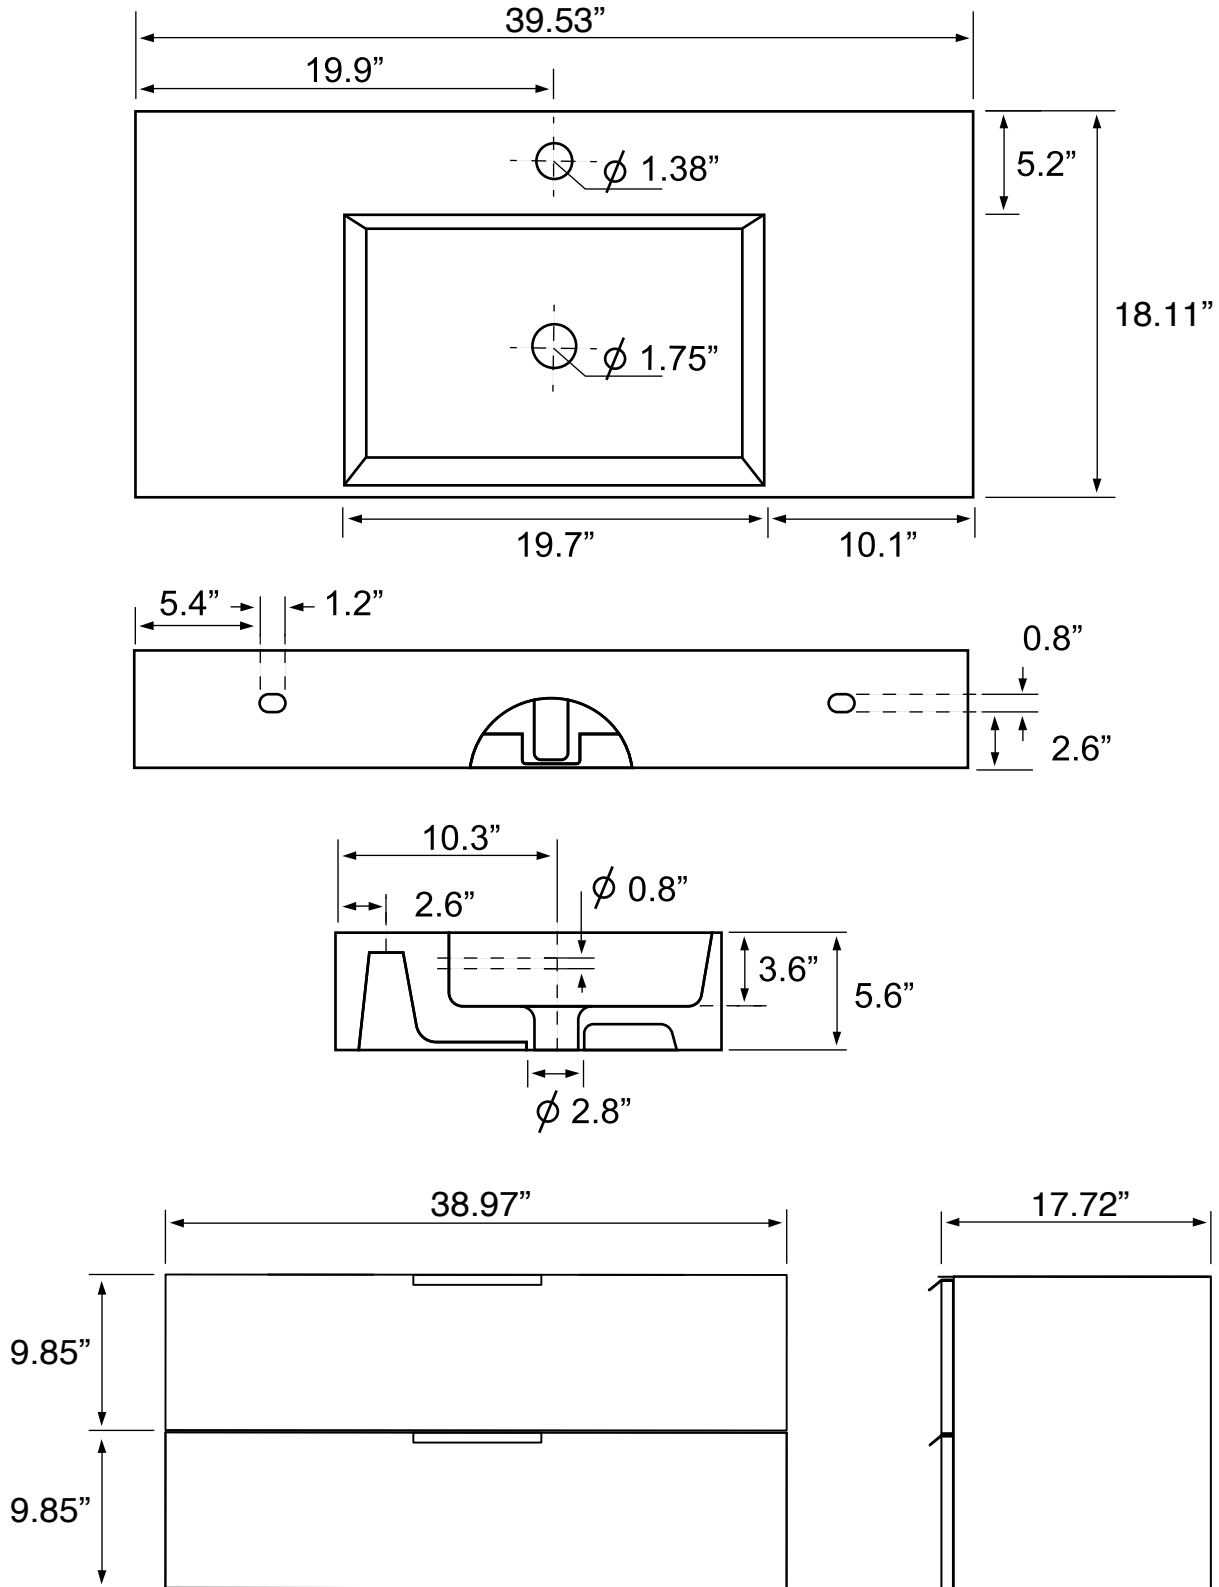

Features

- Modern design.
- Ceramic sink with overflow.
- Sink features counter space.
- Water resistant exterior vanity panels.
- 2 Soft-closing drawer.
- Black cabinet handles.

Material

- White ceramic integrated sink.
- Engineered wood vanity base.
- Matte black metal legs.

Installation

- Floor standing installation.

Configurations

- Single hole.
- No hole (special order). Three
- hole (special order).

Nameek's One-Year Limited Warranty

See website for warranty information details.

Vanity Cabinet Color/Finish Details

Color	Description
	Glossy White

Technical Information

Bowl type:	Single
Installation:	Floor standing
Bowl dimensions:	Depth: 3.6" Width: 13" Length: 19.7"
Drain hole:	1.75"
Faucet hole:	1.38"
Hole configurations:	0, 1, 3
Weight:	150 lbs