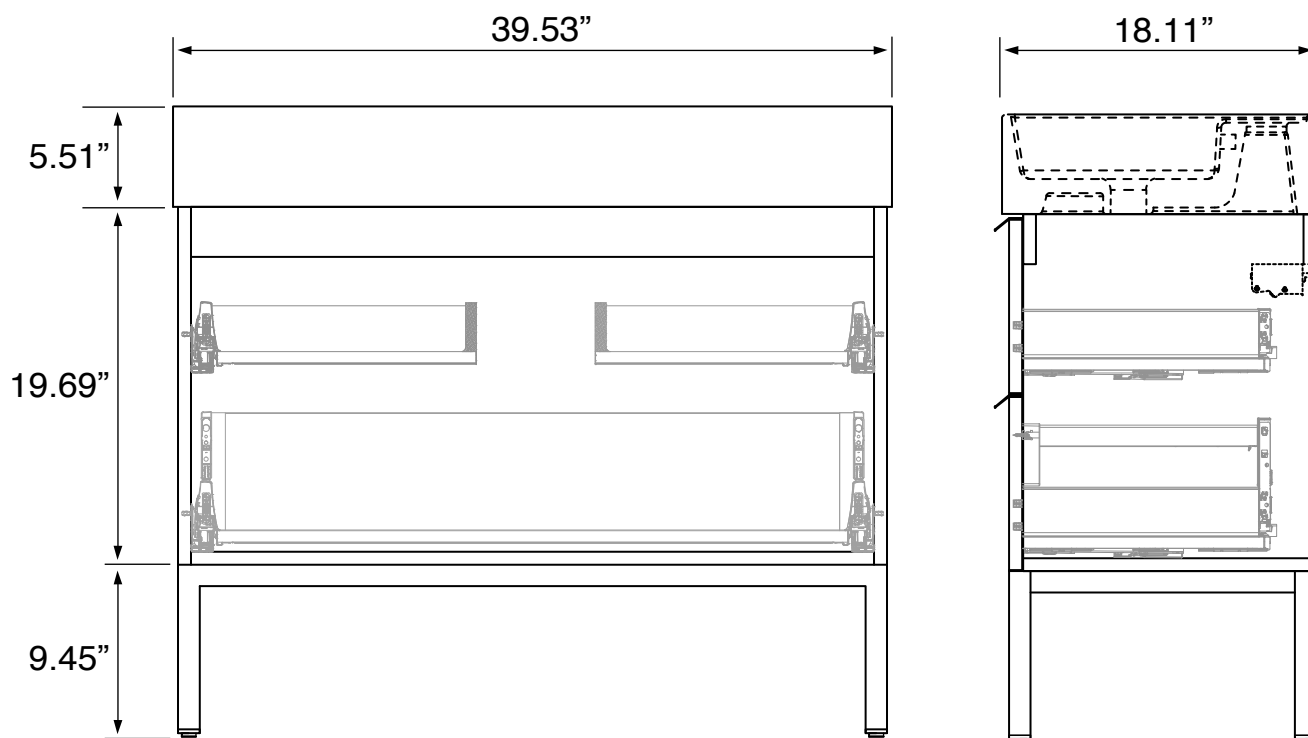

Features

- Modern design.
- Ceramic sink with overflow.
- Sink features counter space.
- Water resistant exterior vanity panels.
- 2 Soft-closing drawer.
- Black cabinet handles.

Material

- White ceramic integrated sink.
- Engineered wood vanity base.
- Matte black metal legs.

Installation

- Floor standing installation.

Configurations

- Single hole.
- No hole (special order). Three
- hole (special order).

Nameek's One-Year Limited Warranty

See website for warranty information details.

Vanity Cabinet Color/Finish Details

Color	Description
	Glossy White

Technical Information

Bowl type:	Single
Installation:	Floor standing
Bowl dimensions:	Depth: 3.6" Width: 13" Length: 19.7"
Drain hole:	1.75"
Faucet hole:	1.38"
Hole configurations:	0, 1, 3
Weight:	150 lbs